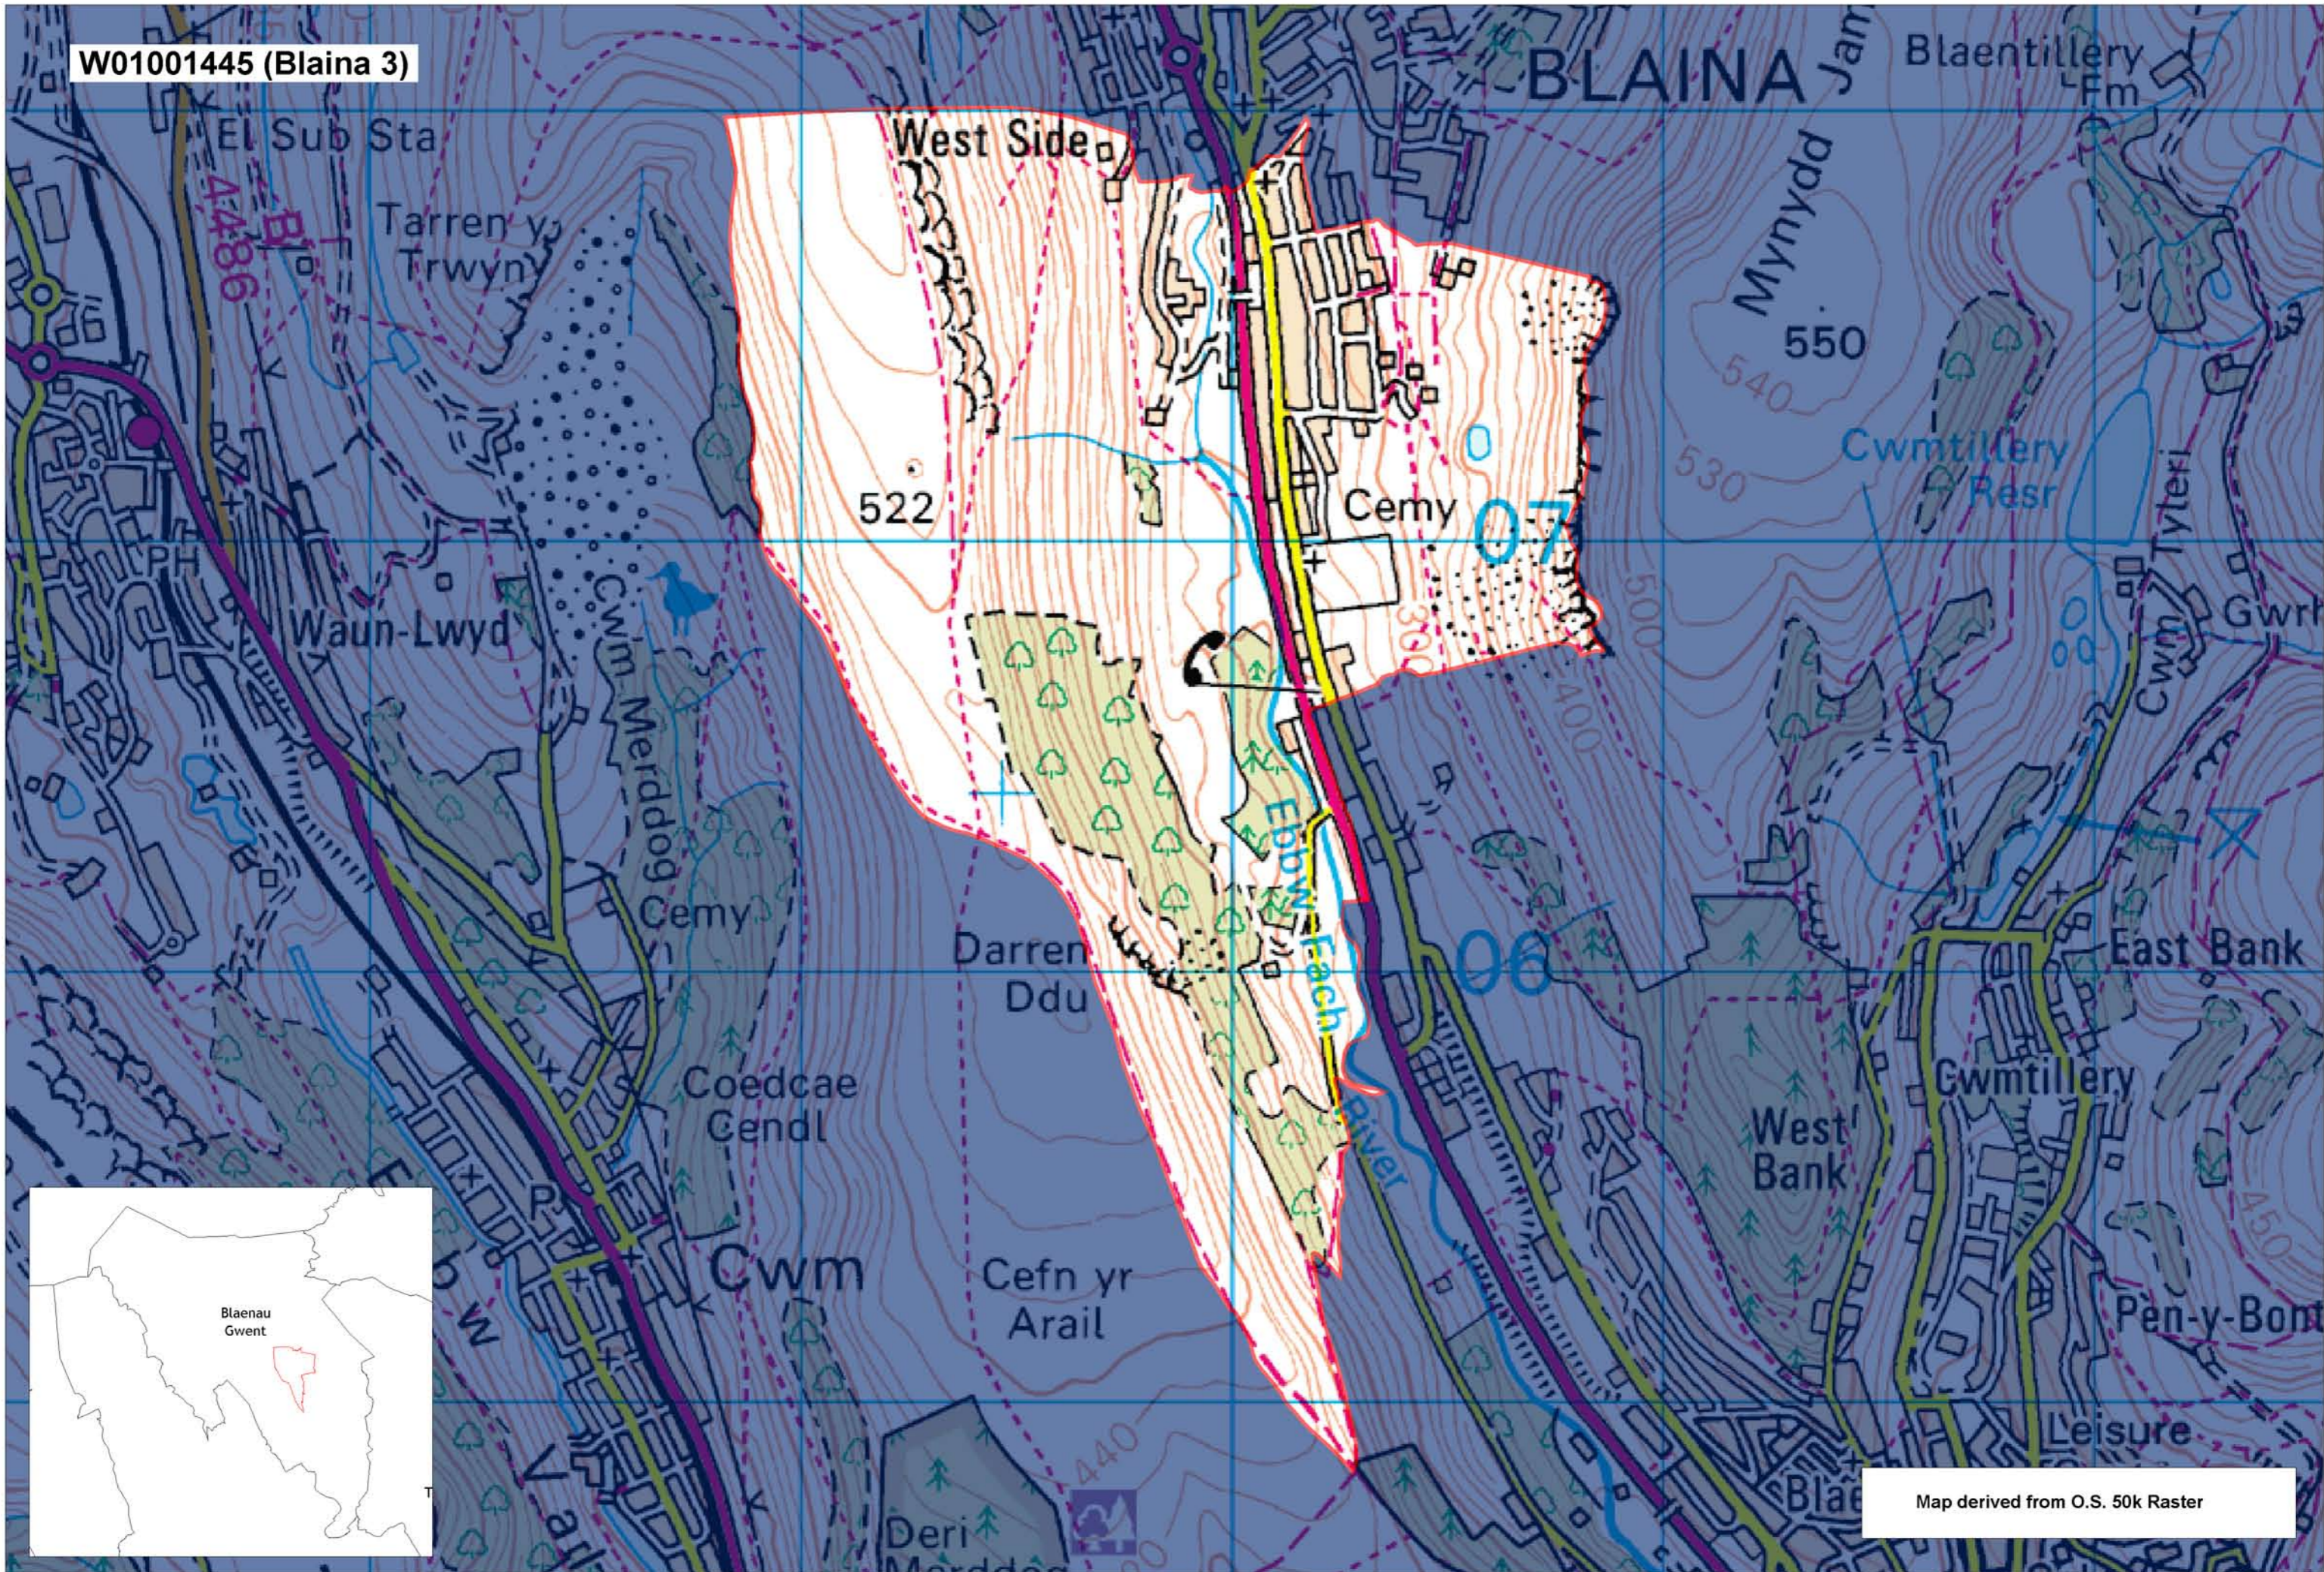

W01001445 (Blaina 3)

Map derived from O.S. 50k Raster